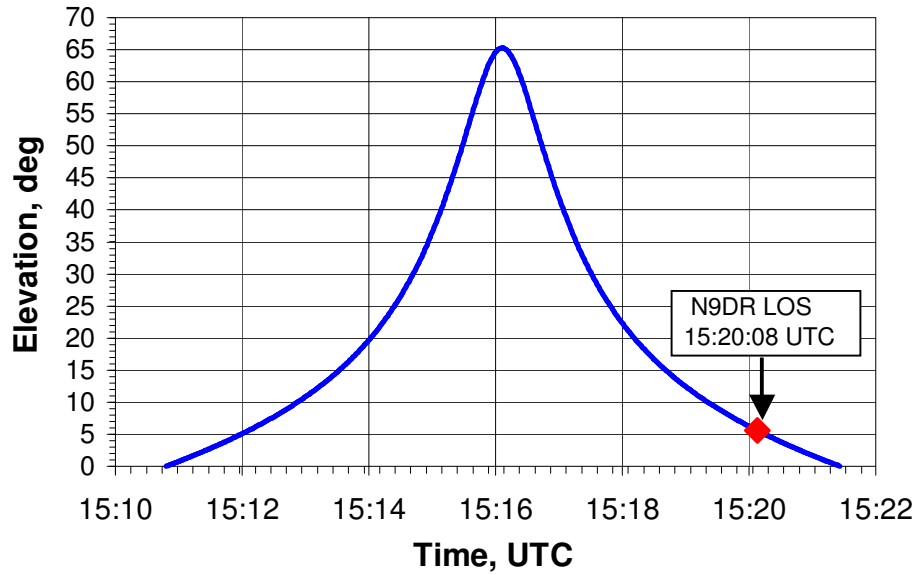

ARISS N9DR school pass for WA5NTI

Rise: Aug 23, 2016 15:10:47 UTC

Elevation vs. Time

Azimuth vs. Time

Range vs. Time

Doppler shift vs. Time