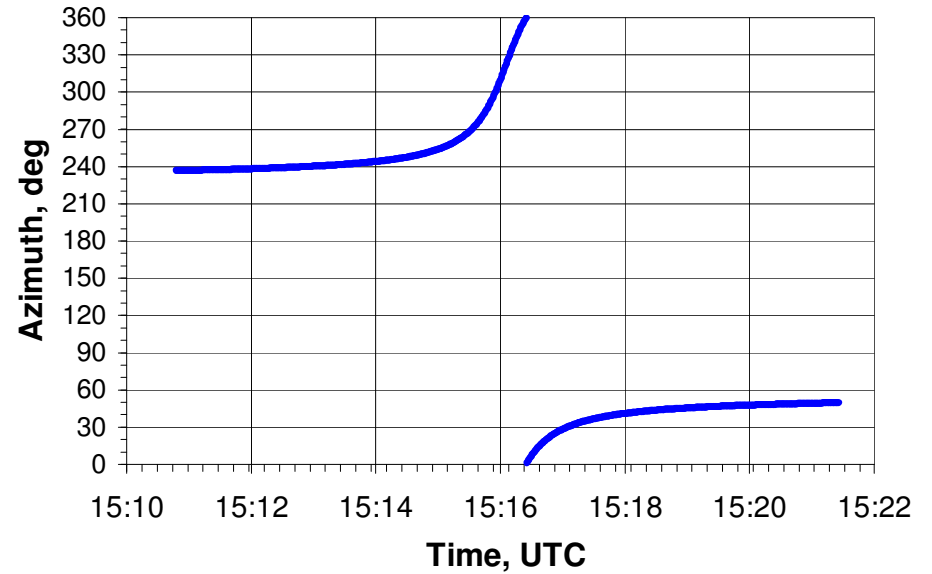

ARISS N9DR school pass for WA5NTI

Rise: Aug 23, 2016 15:10:47 UTC

Elevation vs. Time

Azimuth vs. Time

Range vs. Time

Doppler shift vs. Time